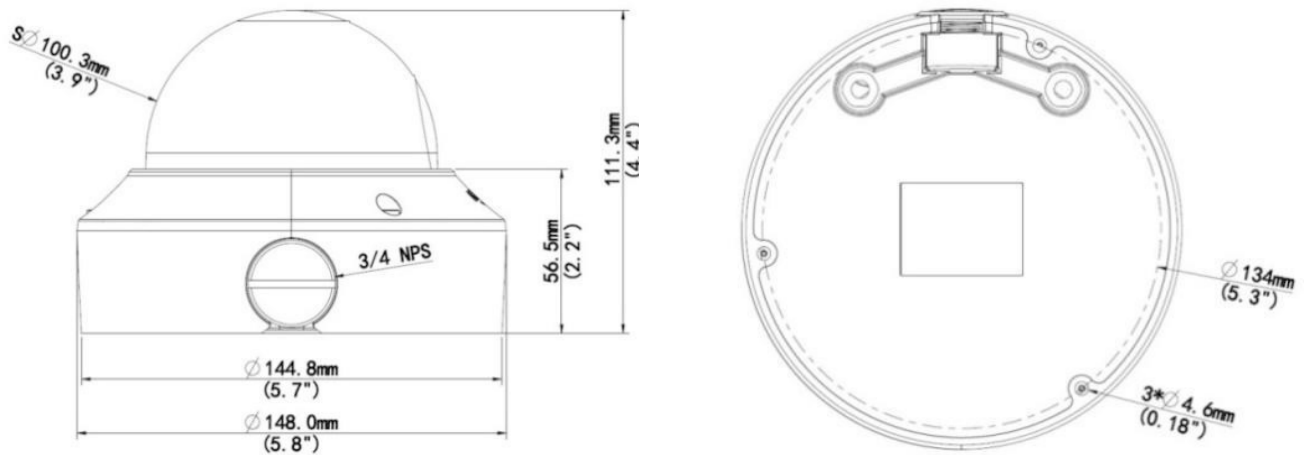

NETWORK

Protocols	IPv4, IGMP, ICMP, ARP, TCP, UDP, DHCP, PPPoE, RTP, RTSP, RTCP, DNS, DDNS, NTP, FTP, UPnP, HTTP, HTTPS, SMTP, 802.1x, SNMP
Compatible Integration	ONVIF (Profile S , Profile G , Profile T) IMOS

INTERFACE

Audio Out	Audio cable
	1 Input: Impedance 35KΩ ;amplitude 2V [p-p]
	1output: Impedance 600Ω ;amplitude 2V [p-p]
Alarm	2 / 1
Network	1 RJ45 . 10M/100M base – TX Ethernet
Network	1XRJ45 10M/100M Base TX Ethernet

GENERAL

Power	AC24V$\pm$25%, DC12V($\pm$25%), PoE(IEEE 802.3af)
Power Consumption	Max 8.7 w
Dimensions WxH	148mm x111.3mm(5.8"x4.4")
Weight	0.92kg (2.0 lb)
Working Environment	-40°C~60°C(-40°F ~ 140°F), $\leq$95%RH
IR Distance	30 mtrs (98 ft)
Vandal Resistant	IK10
Ingress Protection	IP67

DIMENSIONS

AEROSKOP

AEROSKOP SP Z.O.O

Leja Jana Pawala II 22

sales@aeroskop.com

+48 222083218

www.aeroskop.com

ONVIF®