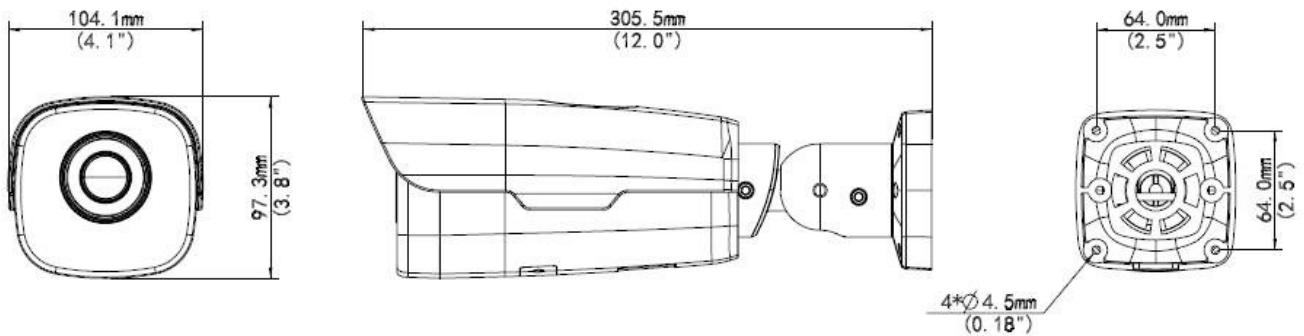

NETWORK

Protocols	IPv4, IGMP, ICMP, ARP, TCP, UDP, DHCP, PPPoE, RTP, RTSP, RTCP, DNS, DDNS, NTP, FTP, UPnP, HTTP, HTTPS, SMTP, 802.1x, SNMP
Compatible Integration	ONVIF (Profile S , Profile G , Profile T) IMOS

INTERFACE

Audio Out	Audio cable
	1 Input: Impedance 35KΩ ;amplitude 2V [p-p]
	1output: Impedance 600Ω ;amplitude 2V [p-p]
Alarm	2 / 1
Network	1 RJ45 . 10M/100M base – TX Ethernet
Network	1XRJ45 10M/100M Base TX Ethernet

GENERAL

Power	AC24V$\pm$25%, DC12V($\pm$25%), PoE(IEEE 802.3af)
Power Consumption	Max 13.7 w
Dimensions WxH	305.5x104.1x97.3mm(12.0"x4.1"x3.8")
Weight	1.65kg (3.64lb)
Working Environment	-40°C~60°C(-40°F ~ 140°F), $\leq$95%RH
IR Distance	100 mtrs (328 ft)
Vandal Resistant	IK10
Ingress Protection	IP67

DIMENSIONS

AEROSKOP

AEROSKOP SP Z.O.O

Leja Jana Pawala II 22

sales@aeroskop.com

+48 222083218

www.aeroskop.com

ONVIF®